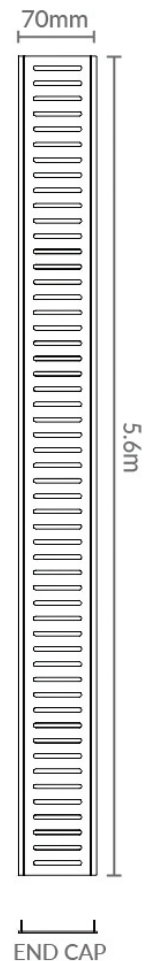

TABLE OF CONTENTS

SFG - 23mm depth - silver .....	2
MSFG - 23mm depth - black .....	3
WSFG - 26mm depth - silver .....	4
MWSFG - 26mm depth - black .....	5

## PRODUCT SPECIFICATIONS

Product	Standard Floor Grate (SFG)
Code	LCFGRATE
Colour	Silk Silver
Length	5.6m
Width	70mm
Depth	23mm
Material	Anodised Aluminium
Applications	Indoor and Outdoor
Features	<ul style="list-style-type: none"> <li>• Choice of waste outlets</li> <li>• Easy cleaning and maintenance</li> <li>• Joiners available for easy extension</li> <li>• Lifetime Rustproof Warranty</li> </ul>

- \* Total length is 5.8m, total usable length is 5.6m to allow for any wastage during the anodising process.
- \* Each kit comes complete with length of grate, 5 pairs of end caps and 5 waste outlets.
- \* Regular, gentle cleaning with soapy water is recommended. Do not use abrasive cloths or acidic chemicals on the grates.

## PRODUCT SPECIFICATIONS

Product	Midnight Standard Floor Grate (MSFG)
Code	LCMFGRATE
Colour	Midnight Black
Length	5.6m
Width	70mm
Depth	23mm
Material	Anodised Aluminium
Applications	Indoor and Outdoor
Features	<ul style="list-style-type: none"> <li>• Choice of waste outlets</li> <li>• Easy cleaning and maintenance</li> <li>• Joiners available for easy extension</li> <li>• Lifetime Rustproof Warranty</li> <li>• UV Stable</li> </ul>