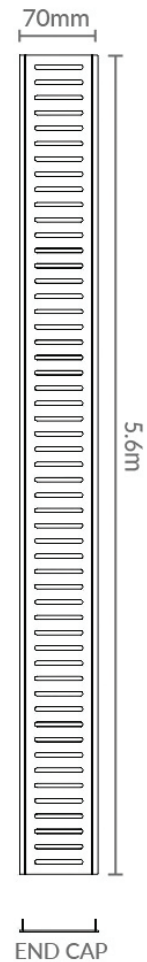

TABLE OF CONTENTS

SFG - 23mm depth - silver .....	2
MSFG - 23mm depth - black .....	3
WSFG - 26mm depth - silver .....	4
MWSFG - 26mm depth - black .....	5

## PRODUCT SPECIFICATIONS

Product	Standard Floor Grate (SFG)
Code	LCFGRATE
Colour	Silk Silver
Length	5.6m
Width	70mm
Depth	23mm
Material	Anodised Aluminium
Applications	Indoor and Outdoor
Features	<ul style="list-style-type: none"> <li>• Choice of waste outlets</li> <li>• Easy cleaning and maintenance</li> <li>• Joiners available for easy extension</li> <li>• Lifetime Rustproof Warranty</li> </ul>

- \* Total length is 5.8m, total usable length is 5.6m to allow for any wastage during the anodising process.
- \* Each kit comes complete with length of grate, 5 pairs of end caps and 5 waste outlets.
- \* Regular, gentle cleaning with soapy water is recommended. Do not use abrasive cloths or acidic chemicals on the grates.

## PRODUCT SPECIFICATIONS

Product	Midnight Standard Floor Grate (MSFG)
Code	LCMFGRATE
Colour	Midnight Black
Length	5.6m
Width	70mm
Depth	23mm
Material	Anodised Aluminium
Applications	Indoor and Outdoor
Features	<ul style="list-style-type: none"> <li>• Choice of waste outlets</li> <li>• Easy cleaning and maintenance</li> <li>• Joiners available for easy extension</li> <li>• Lifetime Rustproof Warranty</li> <li>• UV Stable</li> </ul>