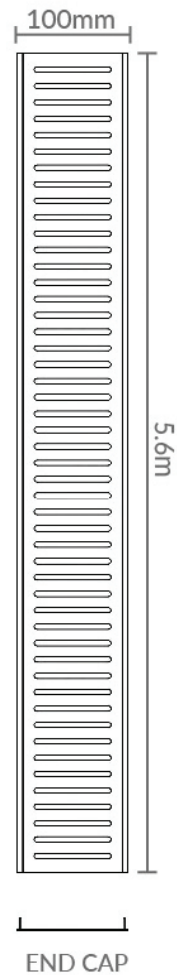

PRODUCT SPECIFICATIONS

Product	Wide Standard Floor Grate (WSFG)
Code	LCWFGRATE
Colour	Silk Silver
Length	5.6m
Width	100mm
Depth	26mm
Material	Anodised Aluminium
Applications	Indoor and Outdoor
Features	• Perfect for large format tiles • Versatility to change top tray for variety • Lifetime Rustproof Warranty

- Total length is 5.8m, total usable length is 5.6m to allow for any wastage during the anodising process.
- Each kit comes complete with length of grate, 5 pairs of end caps and 5 waste outlets.
- Regular, gentle cleaning with soapy water is recommended. Do not use abrasive cloths or acidic chemicals on the grates.

Warranty information and Care & Maintenance can be found at www.lauxesgrates.com.au

Disclaimer: All Lauxes grates and accessories hold WaterMark Certification in accordance with WMTS - 040.