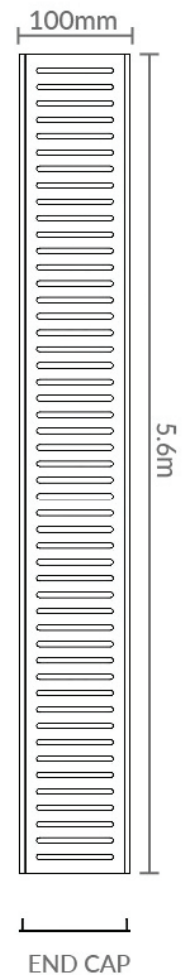

PRODUCT SPECIFICATIONS

Product	Midnight Wide Standard Floor Grate (MWSFG)
Code	LCMWFGRATE
Colour	Midnight Black
Length	5.6m
Width	100mm
Depth	26mm
Material	Anodised Aluminium
Applications	Indoor and Outdoor
Features	• Perfect for indoor wet areas • Versatility to change top tray for variety • Lifetime Rustproof Warranty • UV Stable

* Total length is 5.8m, total usable length is 5.6m to allow for any wastage during the anodising process.

* Each kit comes complete with length of grate, 5 pairs of end caps and 5 waste outlets.

* Regular, gentle cleaning with soapy water is recommended. Do not use abrasive cloths or acidic chemicals on the grates.

Warranty information and Care & Maintenance can be found at www.lauxesgrates.com.au

Disclaimer: All Lauxes grates and accessories hold WaterMark Certification in accordance with WMTS - 040.