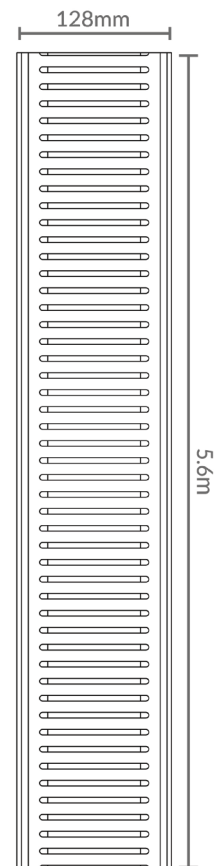

STORM WATER TOP TRAYS

TABLE OF CONTENTS

NXT style - 128mm width - top tray only - silver	2
NXT style - 128mm width - top tray only - black	3
Tile Insert style - 128mm width - top tray only - black	4

PRODUCT SPECIFICATIONS

Product	Stormwater Grate
Code	L128SWGNT
Colour	Silk Silver
Length	5.6m
Width	128mm
Depth	19mm (Top Only)
Material	Anodised Aluminium
Applications	Outdoor
Features	<ul style="list-style-type: none"> • Sleek Design • Easy Installation • High Water Flow • Lifetime Rustproof Warranty

* Total length is 5.8m, total usable length is 5.6m to allow for any wastage during the anodising process.

* Regular, gentle cleaning with soapy water is recommended. Do not use abrasive cloths or acidic chemicals on the grates.

Warranty information and Care & Maintenance can be found at www.lauxesgrates.com.au

PRODUCT SPECIFICATIONS

Product	Stormwater Grate
Code	L128SWGMINXT
Colour	Midnight Black
Length	5.6m
Width	128mm
Depth	19mm (Top Only)
Material	Anodised Aluminium
Applications	Outdoor
Features	<ul style="list-style-type: none"> • Sleek Design • Easy Installation • High Water Flow • Lifetime Rustproof Warranty • UV Stable