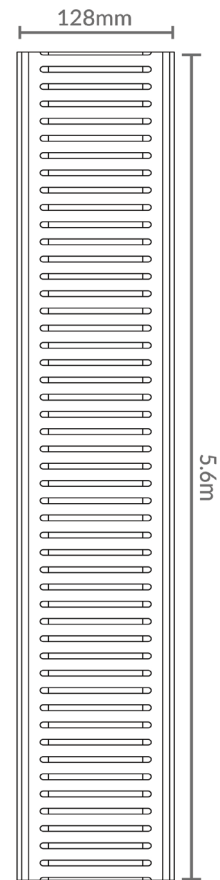

STORM WATER TOP TRAYS

TABLE OF CONTENTS

NXT style - 128mm width - top tray only - silver	2
NXT style - 128mm width - top tray only - black	3
Tile Insert style - 128mm width - top tray only - black	4

PRODUCT SPECIFICATIONS

Product	Stormwater Grate
Code	L128SWGNT
Colour	Silk Silver
Length	5.6m
Width	128mm
Depth	19mm (Top Only)
Material	Anodised Aluminium
Applications	Outdoor
Features	<ul style="list-style-type: none"> • Sleek Design • Easy Installation • High Water Flow • Lifetime Rustproof Warranty

* Total length is 5.8m, total usable length is 5.6m to allow for any wastage during the anodising process.

* Regular, gentle cleaning with soapy water is recommended. Do not use abrasive cloths or acidic chemicals on the grates.

Warranty information and Care & Maintenance can be found at www.lauxesgrates.com.au

PRODUCT SPECIFICATIONS

Product	Stormwater Grate
Code	L128SWGMINXT
Colour	Midnight Black
Length	5.6m
Width	128mm
Depth	19mm (Top Only)
Material	Anodised Aluminium
Applications	Outdoor
Features	<ul style="list-style-type: none"> • Sleek Design • Easy Installation • High Water Flow • Lifetime Rustproof Warranty • UV Stable