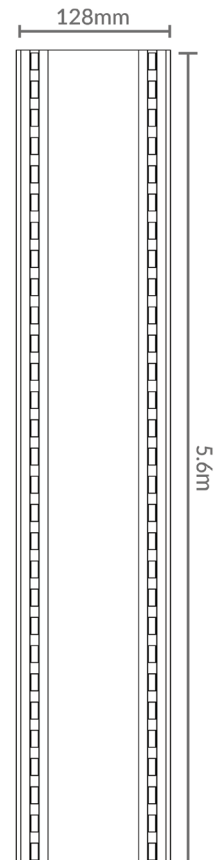

PRODUCT SPECIFICATIONS

Product	Tile Insert Stormwater Grate
Code	L128SWGMI
Colour	Midnight Black
Length	5.6m
Width	128mm
Depth	19mm (Top Only)
Material	Anodised Aluminium
Applications	Outdoor
Features	• Sleek Design • Easy Installation • High Water Flow • Suitable for tiles up to 13mm thick • Lifetime Rustproof Warranty • UV Stable

* Total length is 5.8m, total usable length is 5.6m to allow for any wastage during the anodising process.

* Regular, gentle cleaning with soapy water is recommended. Do not use abrasive cloths or acidic chemicals on the grates.

Warranty information and Care & Maintenance can be found at www.lauxesgrates.com.au