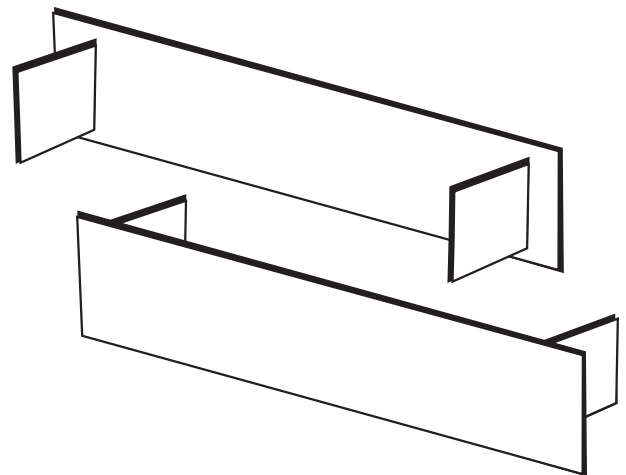

PRODUCT SPECIFICATIONS

Product	Thin End Caps 21mm
Code	EC21-S-100, EC21-M-100, EC21-G-100, EC21-BN-100, EC21-GM-100
Colours Available	Silver, Midnight, Gold, Brushed Nickel, Gunmetal
Dimensions	21 x 100mm
Material	Anodised Aluminium
Applications	Indoor and Outdoor
Features	Suitable for all NeXT Generation 21 and Tile Insert 21

* Regular, gentle cleaning with soapy water is recommended. Do not use abrasive cloths or acidic chemicals on the grates.

* Neutral cure silicone is recommended

Warranty information and Care & Maintenance can be found at www.lauxesgrates.com.au

Disclaimer: All Lauxes grates and accessories hold WaterMark Certification in accordance with WMTS - 040.