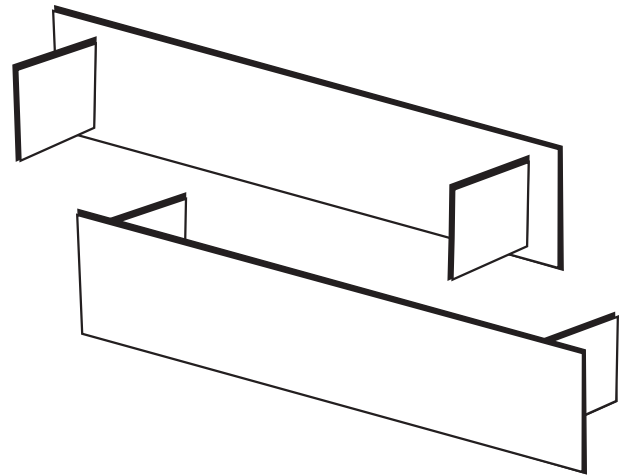

## PRODUCT SPECIFICATIONS

<b>Product</b>	Thin End Caps 26mm
<b>Code</b>	EC26-S-100, EC26-M-100, EC26-G-100, EC26-BN-100 EC26-GM-100
<b>Colours Available</b>	Silver, Midnight, Gold, Brushed Nickel, Gunmetal
<b>Dimensions</b>	26 x 100mm
<b>Material</b>	Anodised Aluminium
<b>Applications</b>	Indoor and Outdoor
<b>Features</b>	Suitable for all NeXT Generations 26 & Tile Insert 26