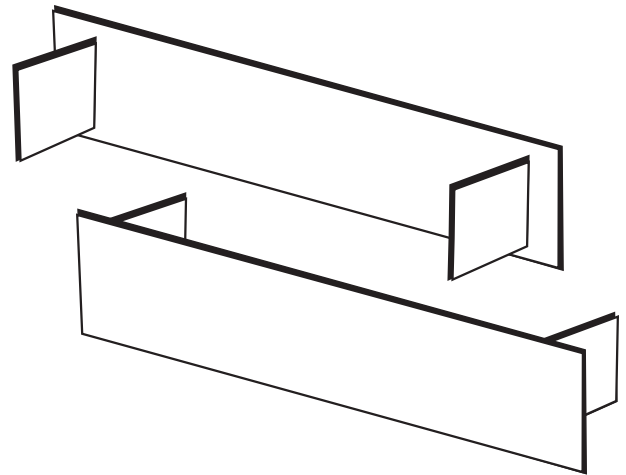

## THIN END CAPS

### TABLE OF CONTENTS

Thin End Caps 14mm	2
Thin End Caps 21mm	3
Thin End Caps 23mm	4
Thin End Caps 26mm	5
Thin End Caps 35mm	6

## PRODUCT SPECIFICATIONS

<b>Product</b>	Thin End Caps 14mm
<b>Code</b>	EC14-S-100, EC14-M-100, EC14-G-100, EC14-BN-100, EC14-GM-100
<b>Colours Available</b>	Silver, Midnight, Gold, Brushed Nickel, Gunmetal
<b>Dimensions</b>	14 x 100mm
<b>Material</b>	Anodised Aluminium
<b>Applications</b>	Indoor and Outdoor
<b>Features</b>	Suitable for all NeXT Generation 14