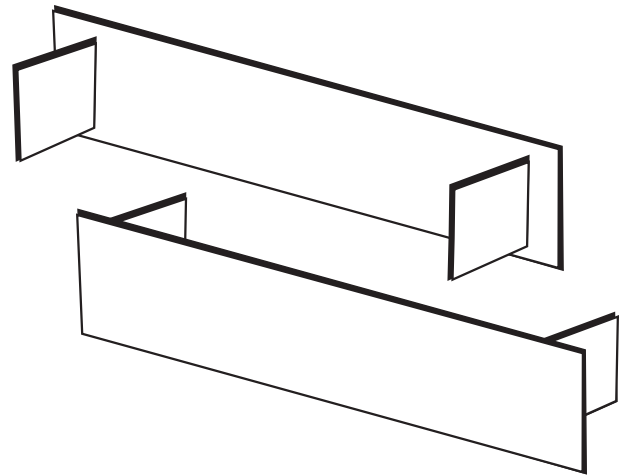

## PRODUCT SPECIFICATIONS

<b>Product</b>	Thin End Caps 23mm
<b>Code</b>	EC23-S-70, EC23-M-70, EC23-G-70, EC23-BN-70, EC23-GM-70
<b>Colours Available</b>	Silver, Midnight, Gold, Brushed Nickel, Gunmetal
<b>Dimensions</b>	23 x 70mm
<b>Material</b>	Anodised Aluminium
<b>Applications</b>	Indoor and Outdoor
<b>Features</b>	Suitable for all Standard Floor Grate