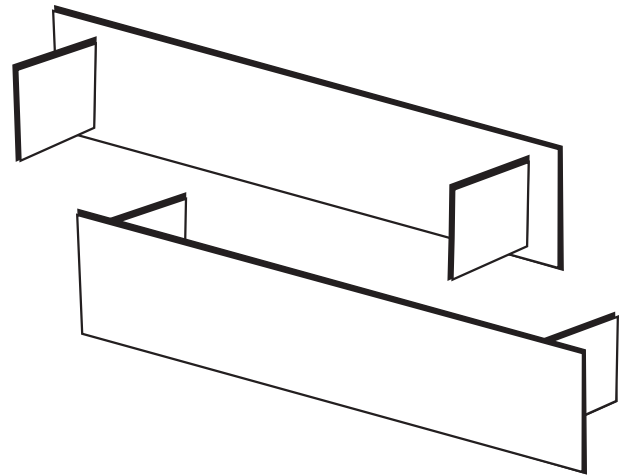

PRODUCT SPECIFICATIONS

Product	Thin End Caps 35mm
Code	EC35-S-100, EC35-M-100, EC35-G-100, EC35-BN-100, EC35-GM-100
Colours Available	Silver, Midnight, Gold, Brushed Nickel, Gunmetal
Dimensions	35 x 100mm
Material	Anodised Aluminium
Applications	Indoor and Outdoor
Features	Suitable for all NeXT Generation 35 & Tile Insert Plus

* Regular, gentle cleaning with soapy water is recommended. Do not use abrasive cloths or acidic chemicals on the grates.

* Neutral cure silicone is recommended

Warranty information and Care & Maintenance can be found at www.lauxesgrates.com.au

Disclaimer: All Lauxes grates and accessories hold WaterMark Certification in accordance with WMTS - 040.